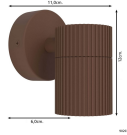

Specifications Eglo Wall Light
Tomelloso Outdoor Aluminium Rusty
| Suitable for GU10

[View Product](#)

General Information

SKU	254524
EAN	9008606356003
Brand	Eglo
Manufacturer Name	AL-WL/1 GU10 RUST/CLEAR 'TOMELLOSO'
Any Lamp all-in warranty	2 Years

Technical Information

Technology	Fixture with Socket
Voltage (V)	220-240
Dimmable	Dimmable when using a Dimmable Bulb
Suitable for	GU10
Including bulb	No
Amount of bulbs required	1
Maximum Wattage Rating	28
Tiltable	No
Mounting Method	Wall mounted
Emergency Lighting	No Emergency Unit
Product Type Category	Decorative Lighting with Socket

Fixture Information

Fixture Connection Terminal block

IP-rating IP44

Colour of the Fixture Rusty

Housing Aluminium

Series TOMELLOSO

Dimensions

Length (mm) 60