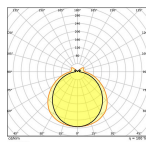

[View Product](#)

General Information

SKU	257409
EAN	8719157070300
Brand	Ledvance
Manufacturer Name	Multipack 10x DULUX LED F24 EM V 12W 840 2G10 LEDV
Full box quantity	10
Any Lamp all-in warranty	3 Years
Energy efficiency class	E
Average Lifetime (h)	30000

Technical Information

Technology	LED
Dimmable	Not Dimmable
Cap / Base	2G10 (4-pins)
Number of pins	4
Colour Code	840 Cool White
Colour temperature (Kelvin)	4000 Cool White
Colour Rendering (Ra)	80-89
Colour of Light	White
Light colour options	Single Color
Luminous Efficacy (lm/W)	125