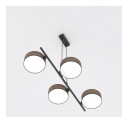

Specifications Emibig Pendant Drumz  
Steel Brown | Suitable for 4x E14 -  
Max 10W

[View Product](#)

## Fixture Information

---

IP-rating	IP20
Colour of the Fixture	Brown
Housing	Steel
Series	Drumz

## Dimensions

---

Length (mm)	800
Width (mm)	460
Height (mm)	1200
Diameter (mm)	2700