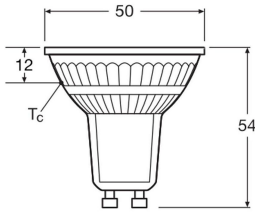

Specifications Ledvance LED Reflector GU10 PAR16 3.1W 350lm 120d - 840 Cool White | Replaces 35W

[View Product](#)

General Information

SKU	256896
EAN	4099854458125
Brand	Ledvance
Manufacturer Name	LED PAR16 P 3.1W 840 GU10
Full box quantity	1
Any Lamp all-in warranty	4 Years
Energy efficiency class	E
Average Lifetime (h)	15000

Technical Information

Technology	LED
Product Type Category	GU10 LED
Voltage (V)	220-240
Beam Angle (degree)	120
Dimmable	Not Dimmable
Cap / Base	GU10
Colour Code	840 Cool White
Colour temperature (Kelvin)	4000 Cool White
Colour Rendering (Ra)	80-89
Colour of Light	White

Light colour options Single Color

Luminous Efficacy (lm/W) 113

Power factor >0.40

Type of sensor No Sensor

Lamp Information

Bulb finish Clear

Series LED PAR16 P

Dimensions

Length (mm) 54

Diameter (mm) 50

Shape Reflector

Exact shape PAR16

Why Any-lamp?

 Order from the **largest lighting specialist** in Europe  **Customised** quotation

 Up to **7 years warranty**  **Easy** return process