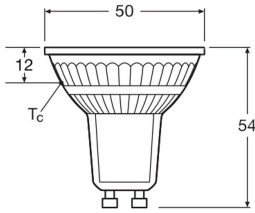

## Specifications Ledvance LED Reflector GU10 PAR16 3.7W 350lm 36d - 840 Cool White | Replaces 35W

[View Product](#)

### Technical Information

|                             |                 |
|-----------------------------|-----------------|
| Technology                  | LED             |
| Product Type Category       | GU10 LED        |
| Voltage (V)                 | 220-240         |
| Beam Angle (degree)         | 36              |
| Dimmable                    | Not Dimmable    |
| Cap / Base                  | GU10            |
| Colour Code                 | 840 Cool White  |
| Colour temperature (Kelvin) | 4000 Cool White |
| Colour Rendering (Ra)       | 80-89           |
| Colour of Light             | White           |

## Dimensions

Length (mm) 54

Diameter (mm) 50

Shape Reflector

Exact shape PAR16