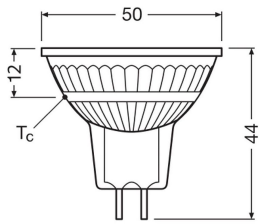

## Specifications Ledvance LED Reflector GU5.3 MR16 3.4W 345lm 36d - 830 Warm White | Replaces 35W

[View Product](#)

### Technical Information

Technology	LED
Product Type Category	GU5.3 LED
Voltage (V)	12
Beam Angle (degree)	36
Dimmable	Not Dimmable
Cap / Base	GU5.3
Colour Code	830 Warm White
Colour temperature (Kelvin)	3000 Warm White
Colour Rendering (Ra)	80-89
Colour of Light	White

## Dimensions

Height (mm) 46

Length (mm) 44

Diameter (mm) 50

Shape Reflector

Exact shape PAR16