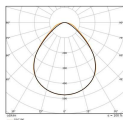

[View Product](#)

General Information

SKU	251079
EAN	4099854187292
Brand	Ledvance
Manufacturer Name	PANEL ECO 600 UGR<19 600 E 36W 830 U19
Any Lamp all-in warranty	3 Years
Average Lifetime (h)	50000

Technical Information

Technology	LED Integrated
Voltage (V)	220-240
Dimmable	Not Dimmable
Colour Code	830 Warm White
Colour temperature (Kelvin)	3000 Warm White
Colour Rendering (Ra)	80-89
Colour of Light	White
Light colour options	Single Color
Luminous Efficacy (lm/W)	100
IP-rating	IP40
Impact Protection (IK)	IK02 - 0.20 joule
Fixture Connection	Screwless terminal