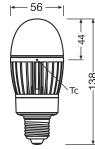

**Specifications Ledvance LED Bulb HQL  
LED P E27 14.5W 2000lm - 840 Cool  
White | Replaces 50W**

[View Product](#)

## Technical Information

Technology	LED
Product Type Category	E27 LED
Voltage (V)	220-240
Dimmable	Not Dimmable
Cap / Base	E27 (Edison screw)
Colour Code	840 Cool White
Colour temperature (Kelvin)	4000 Cool White
Colour Rendering (Ra)	80-89
Colour of Light	White
Light colour options	Single Color

## Dimensions

Length (mm) 138

Diameter (mm) 55

Shape Elliptical