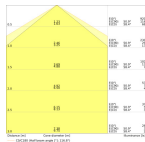

Specifications Ledvance Dulux-D LED
7W - 830 Warm White | 4-Pin -
Replaces 18W

[View Product](#)

General Information

SKU	248020
EAN	4058075821972
Brand	Ledvance
Manufacturer Name	DULUX LED D/E HF & AC MAINS V 7W 830 G24Q-2
Full box quantity	10
Any Lamp all-in warranty	3 Years
Energy efficiency class	F
Average Lifetime (h)	30000

Technical Information

Technology	LED
Dimmable	Not Dimmable
Cap / Base	G24q-2 (4-pins)
Number of pins	4
Colour Code	830 Warm White
Colour temperature (Kelvin)	3000 Warm White
Colour Rendering (Ra)	80-89
Colour of Light	White
Light colour options	Single Color
Luminous Efficacy (lm/W)	100