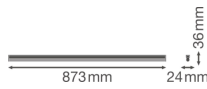

Specifications Ledvance LED Batten Linear Compact High Output 15W
1500lm - 840 Cool White | 90cm

[View Product](#)

General Information

SKU	234128
EAN	4058075106253
Brand	Ledvance
Manufacturer Name	LN COMP HO 900 15W/4000K
Any Lamp all-in warranty	5 Years
Average Lifetime (h)	50000

Technical Information

Technology	LED Integrated
Voltage (V)	220-240
Dimmable	Not Dimmable
Colour of Light	White
Colour Code	840 Cool White
Colour temperature (Kelvin)	4000 Cool White
Colour Rendering (Ra)	80-89
Light colour options	Single Color
Luminous Efficacy (lm/W)	100
Power factor	>0.50
Including bulb	Yes
Suitable for Outdoor	No
Length	90cm
Product Type Category	LED Batten

Fixture Information

Mounting Method	Surface
IP-rating	IP20
Impact Protection (IK)	IK03 - 0.35 joule
Housing	PC (Polycarbonate)
Colour of the Fixture	White
Colour of material	White
Emergency Lighting	No Emergency Unit
Series	Linear

Dimensions

Length (mm)	873
Width (mm)	24
Height (mm)	36

Sensor Information

Type of sensor	No Sensor
----------------	-----------

Why Any-lamp?

 Order from the **largest lighting specialist** in Europe  **Customised** quotation