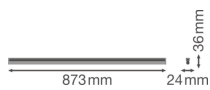

Specifications Ledvance LED Batten Linear Compact High Output 15W
1500lm - 830 Warm White | 90cm

[View Product](#)

General Information

SKU	234127
EAN	4058075106239
Brand	Ledvance
Manufacturer Name	LN COMP HO 900 15W/3000K
Any Lamp all-in warranty	5 Years
Average Lifetime (h)	50000

Technical Information

Technology	LED Integrated
Voltage (V)	220-240
Dimmable	Not Dimmable
Colour of Light	White
Colour Code	830 Warm White
Colour temperature (Kelvin)	3000 Warm White
Colour Rendering (Ra)	80-89
Light colour options	Single Color
Luminous Efficacy (lm/W)	100
Power factor	>0.50
Including bulb	Yes
Suitable for Outdoor	No
Length	90cm
Product Type Category	LED Batten